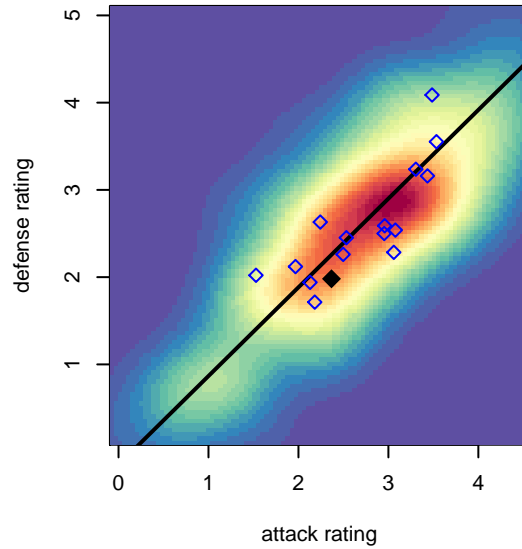

**attack and defense rating
relative to others at age
and all opponents in last 13 months**