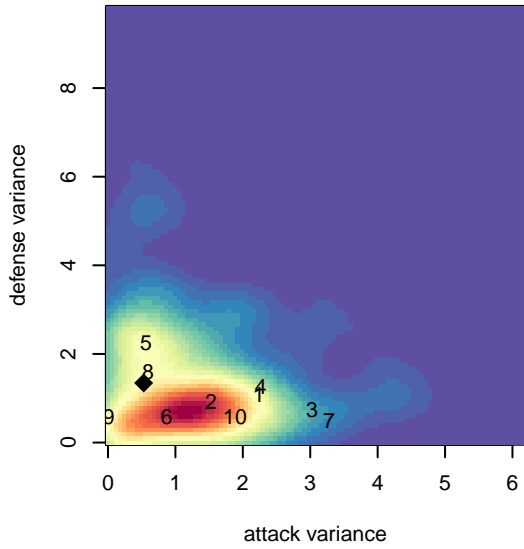

CSC Storm G98

Corvallis SC
 Corvallis, OR
 G98 total strength=1427
 attack=10.67 defense=7.25
 fall league = PTT G98 Premier

alt names used:
 CORVALLIS CSC 98G (OR)
 Corvallis SC 98G
 Corvallis SC 98G

Venues played:
 2015 Capital Cup GU19 HS
 2015 Oswego Nike Cup U16/17 Gold U17
 2015 PTT G98 Premier
 2015 OYS State Cup G98

CSC Storm G98
 Dots are actual minus expected GF (blue circles) and GA (red triangles).
 Blue line is smoothed change in attack strength. Red is smoothed change in defense strength.

**attack and defense variance (black dot)
relative to other teams
and top 10 in region**