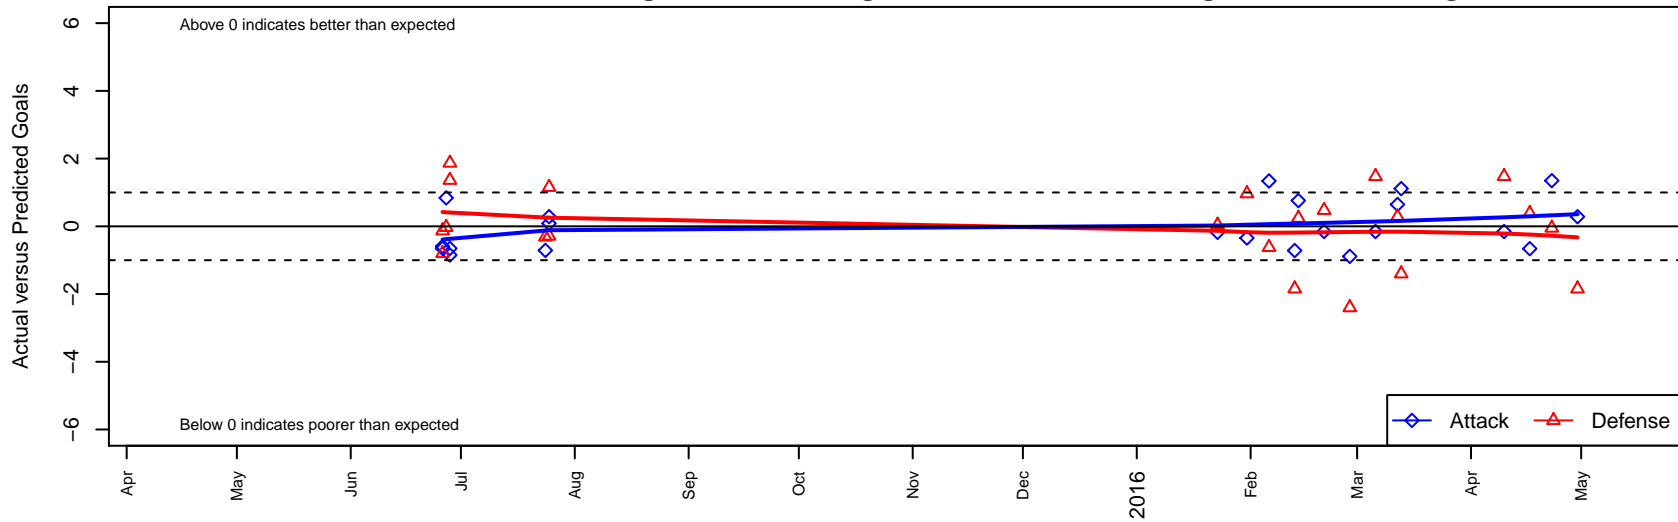

CSC Storm G98

Corvallis SC
 Corvallis, OR
 G98 total strength=1427
 attack=10.67 defense=7.25
 fall league = PTT G98 Premier

alt names used:
 CORVALLIS CSC 98G (OR)
 Corvallis SC 98G
 Corvallis SC 98G

Venues played:
 2015 Capital Cup GU19 HS
 2015 Oswego Nike Cup U16/17 Gold U17
 2015 PTT G98 Premier
 2015 OYS State Cup G98

CSC Storm G98
 Dots are actual minus expected GF (blue circles) and GA (red triangles).
 Blue line is smoothed change in attack strength. Red is smoothed change in defense strength.

**attack and defense variance (black dot)
relative to other teams
and top 10 in region**