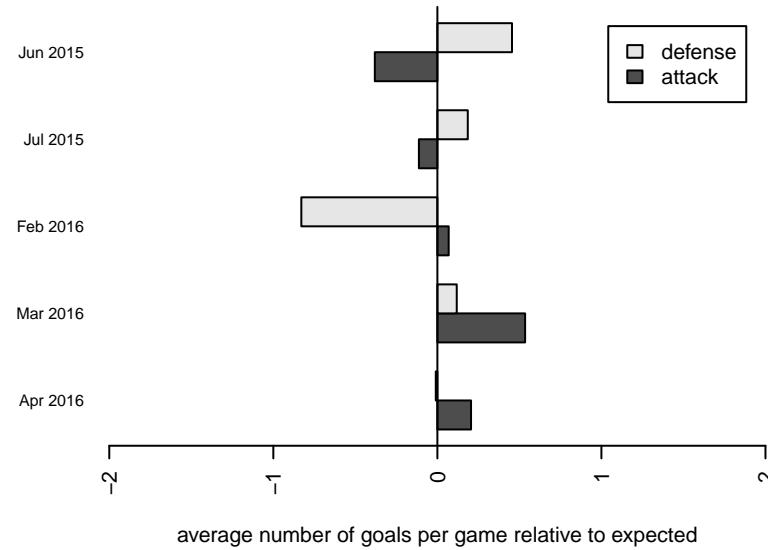

Performance relative to 13 month average