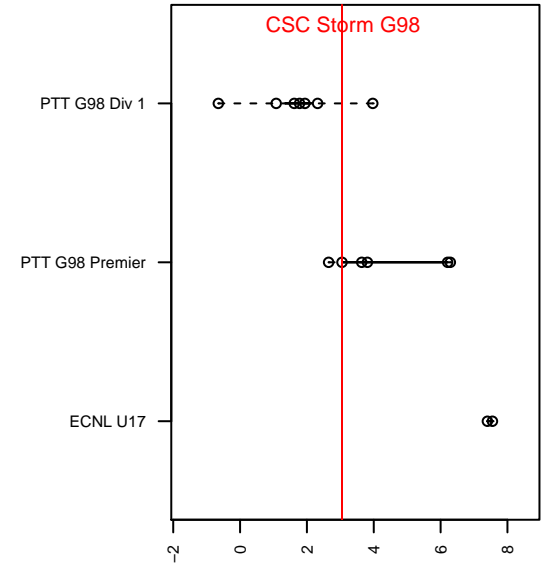

**attack and defense rating
relative to others at age
and all opponents in last 13 months**